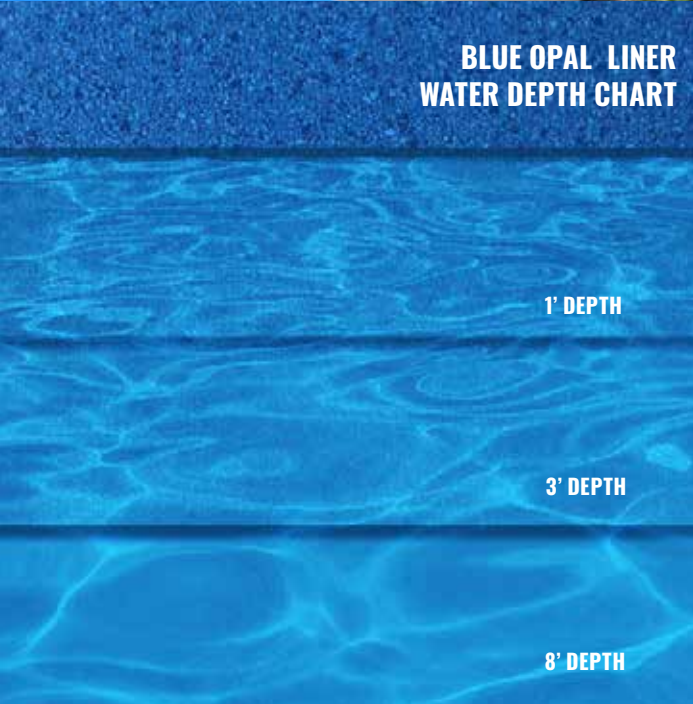

1' DEPTH

3' DEPTH

8' DEPTH