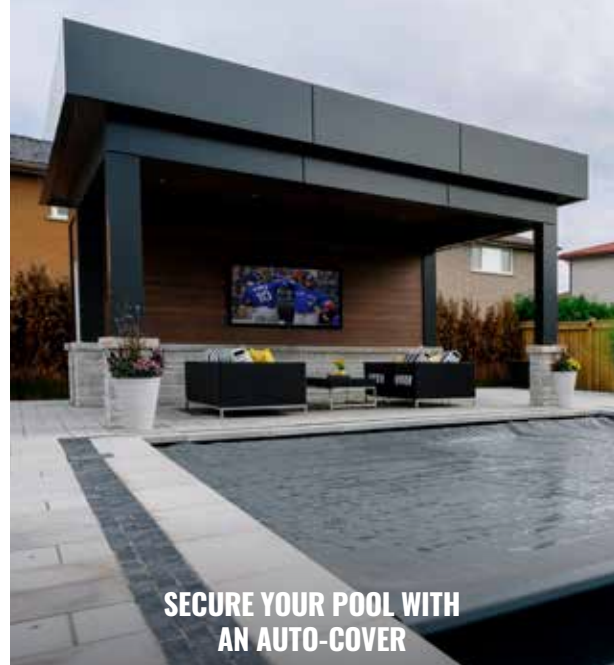

# 7 ADD YOUR FEATURES

UPPER POOL AREA

ROCK WATERFALL WITH FULL SWIM-IN GROTTO

NATURAL JUMP ROCKS

MULTI-COLOUR LED LIGHTS

DECK JETS

## Add Elegance & Beauty With A Water Feature & Lighting

Bring the natural effects of a serene waterfall from nature to your backyard.

SECURE YOUR POOL WITH AN AUTO-COVER

CONSIDER AN OUTDOOR ENTERTAINMENT SPACE