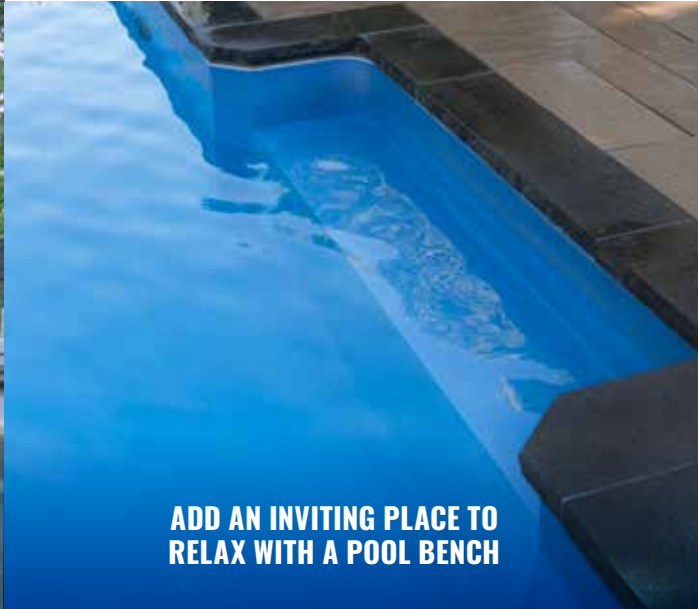

## Add Elegance & Beauty With A Water Feature & Lighting

Bring the natural effects of a serene waterfall from nature to your backyard.

SECURE YOUR POOL WITH AN AUTO-COVER

CONSIDER AN OUTDOOR ENTERTAINMENT SPACE

ADD AN INVITING PLACE TO RELAX WITH A POOL BENCH

CREATE YOUR SUNDECK A SPOT TO GATHER