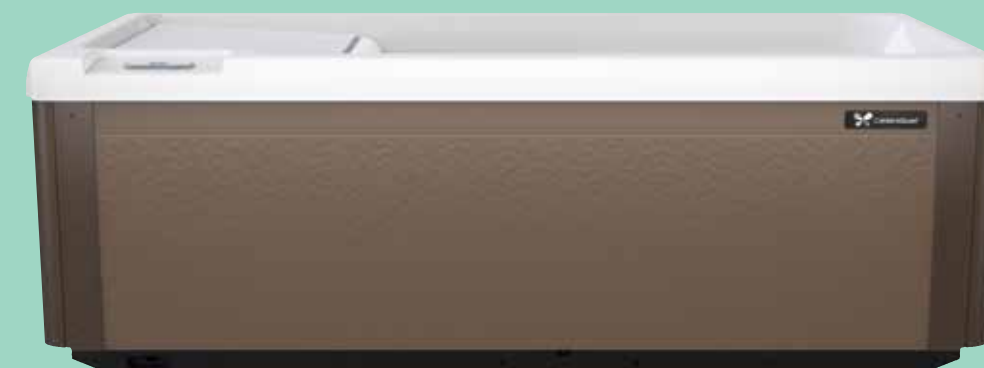

Transform Tension Into Rejuvenation

With seating options from 2-8, you're sure to find the perfect fit for you.

Cold Plunge Therapy Tub Hot & Cold Therapy In Perfect Harmony

This invigorating wellness practice alternates warm water hydrotherapy with bracing cold to deliver a range of health benefits, from boosting your immune system and reducing inflammation to enhancing sleep and building resilience to stress.

MASTER THE ART OF WELL-BEING

In a world that never slows down, we are constantly seeking new ways to relax and rejuvenate. A sauna can help recover muscles faster after physical activity, provide deep relaxation and also help to detoxify the body by opening pores and increasing sweat production. Control your Sauna from your phone and have it ready when you come home from a workout or after a challenging day at work.

TYLÖ WE ARE PROUD OF OUR HERITAGE
75 YEARS OF EXPERIENCE | 1 MILLION SAUNAS BUILT