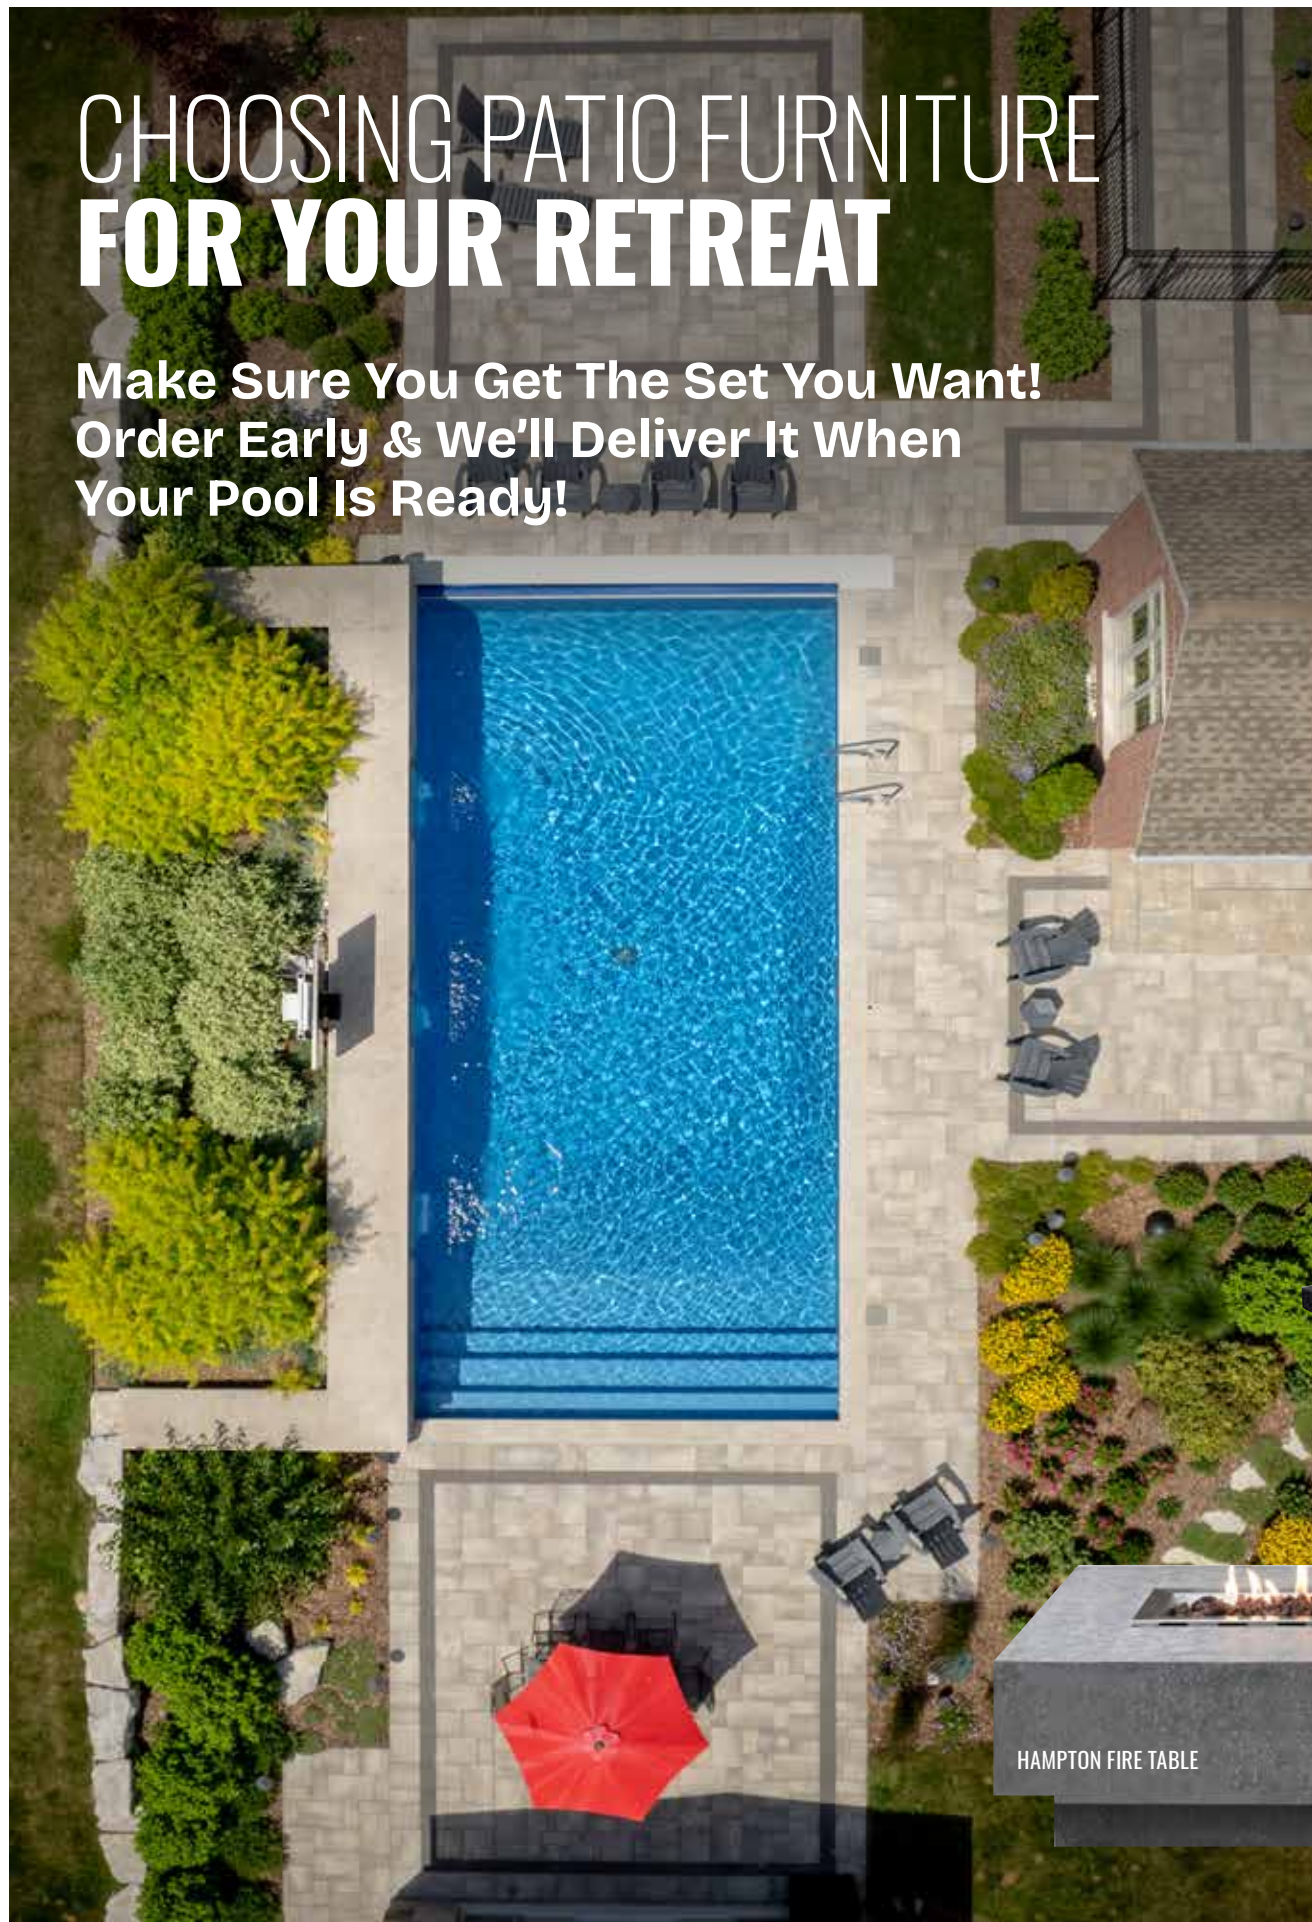

CHOOSING PATIO FURNITURE FOR YOUR RETREAT

**Make Sure You Get The Set You Want!
Order Early & We'll Deliver It When
Your Pool Is Ready!**